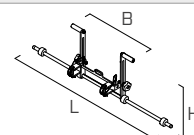

LADDER HOOKS

HANG TEMP

MOBILE LADDER HOOK

CODES AND DIMENSIONS

CODE	material	B [mm]	H [mm]	L [mm]	weight [kg]	pcs
HANGTEMP	aluminium	445	300	1000	2,2	1

HANG ROOF

LADDER HOOK
FOR PITCHED ROOFS

CODES AND DIMENSIONS

CODE	material	B [mm]	H [mm]	L [mm]	weight [kg]	pcs
HANGROOF	zinc-plated steel	280	211	640	3,6	1
HANGROOFA2	AISI 304 stainless steel grade 1.4301	280	211	640	3,6	1