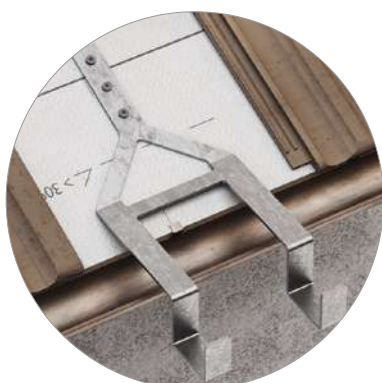

LADDER HOOKS

HANG TEMP

MOBILE LADDER HOOK

CODES AND DIMENSIONS

CODE	material	B [mm]	H [mm]	L [mm]	weight [kg]	pcs
HANGTEMP	aluminium	445	300	1000	2,2	1

HANG ROOF

LADDER HOOK
FOR PITCHED ROOFS

CODES AND DIMENSIONS

CODE	material	B [mm]	H [mm]	L [mm]	weight [kg]	pcs
HANGROOF	zinc-plated steel	280	211	640	3,6	1
HANGROOFA2	AISI 304 stainless steel grade 1.4301	280	211	640	3,6	1