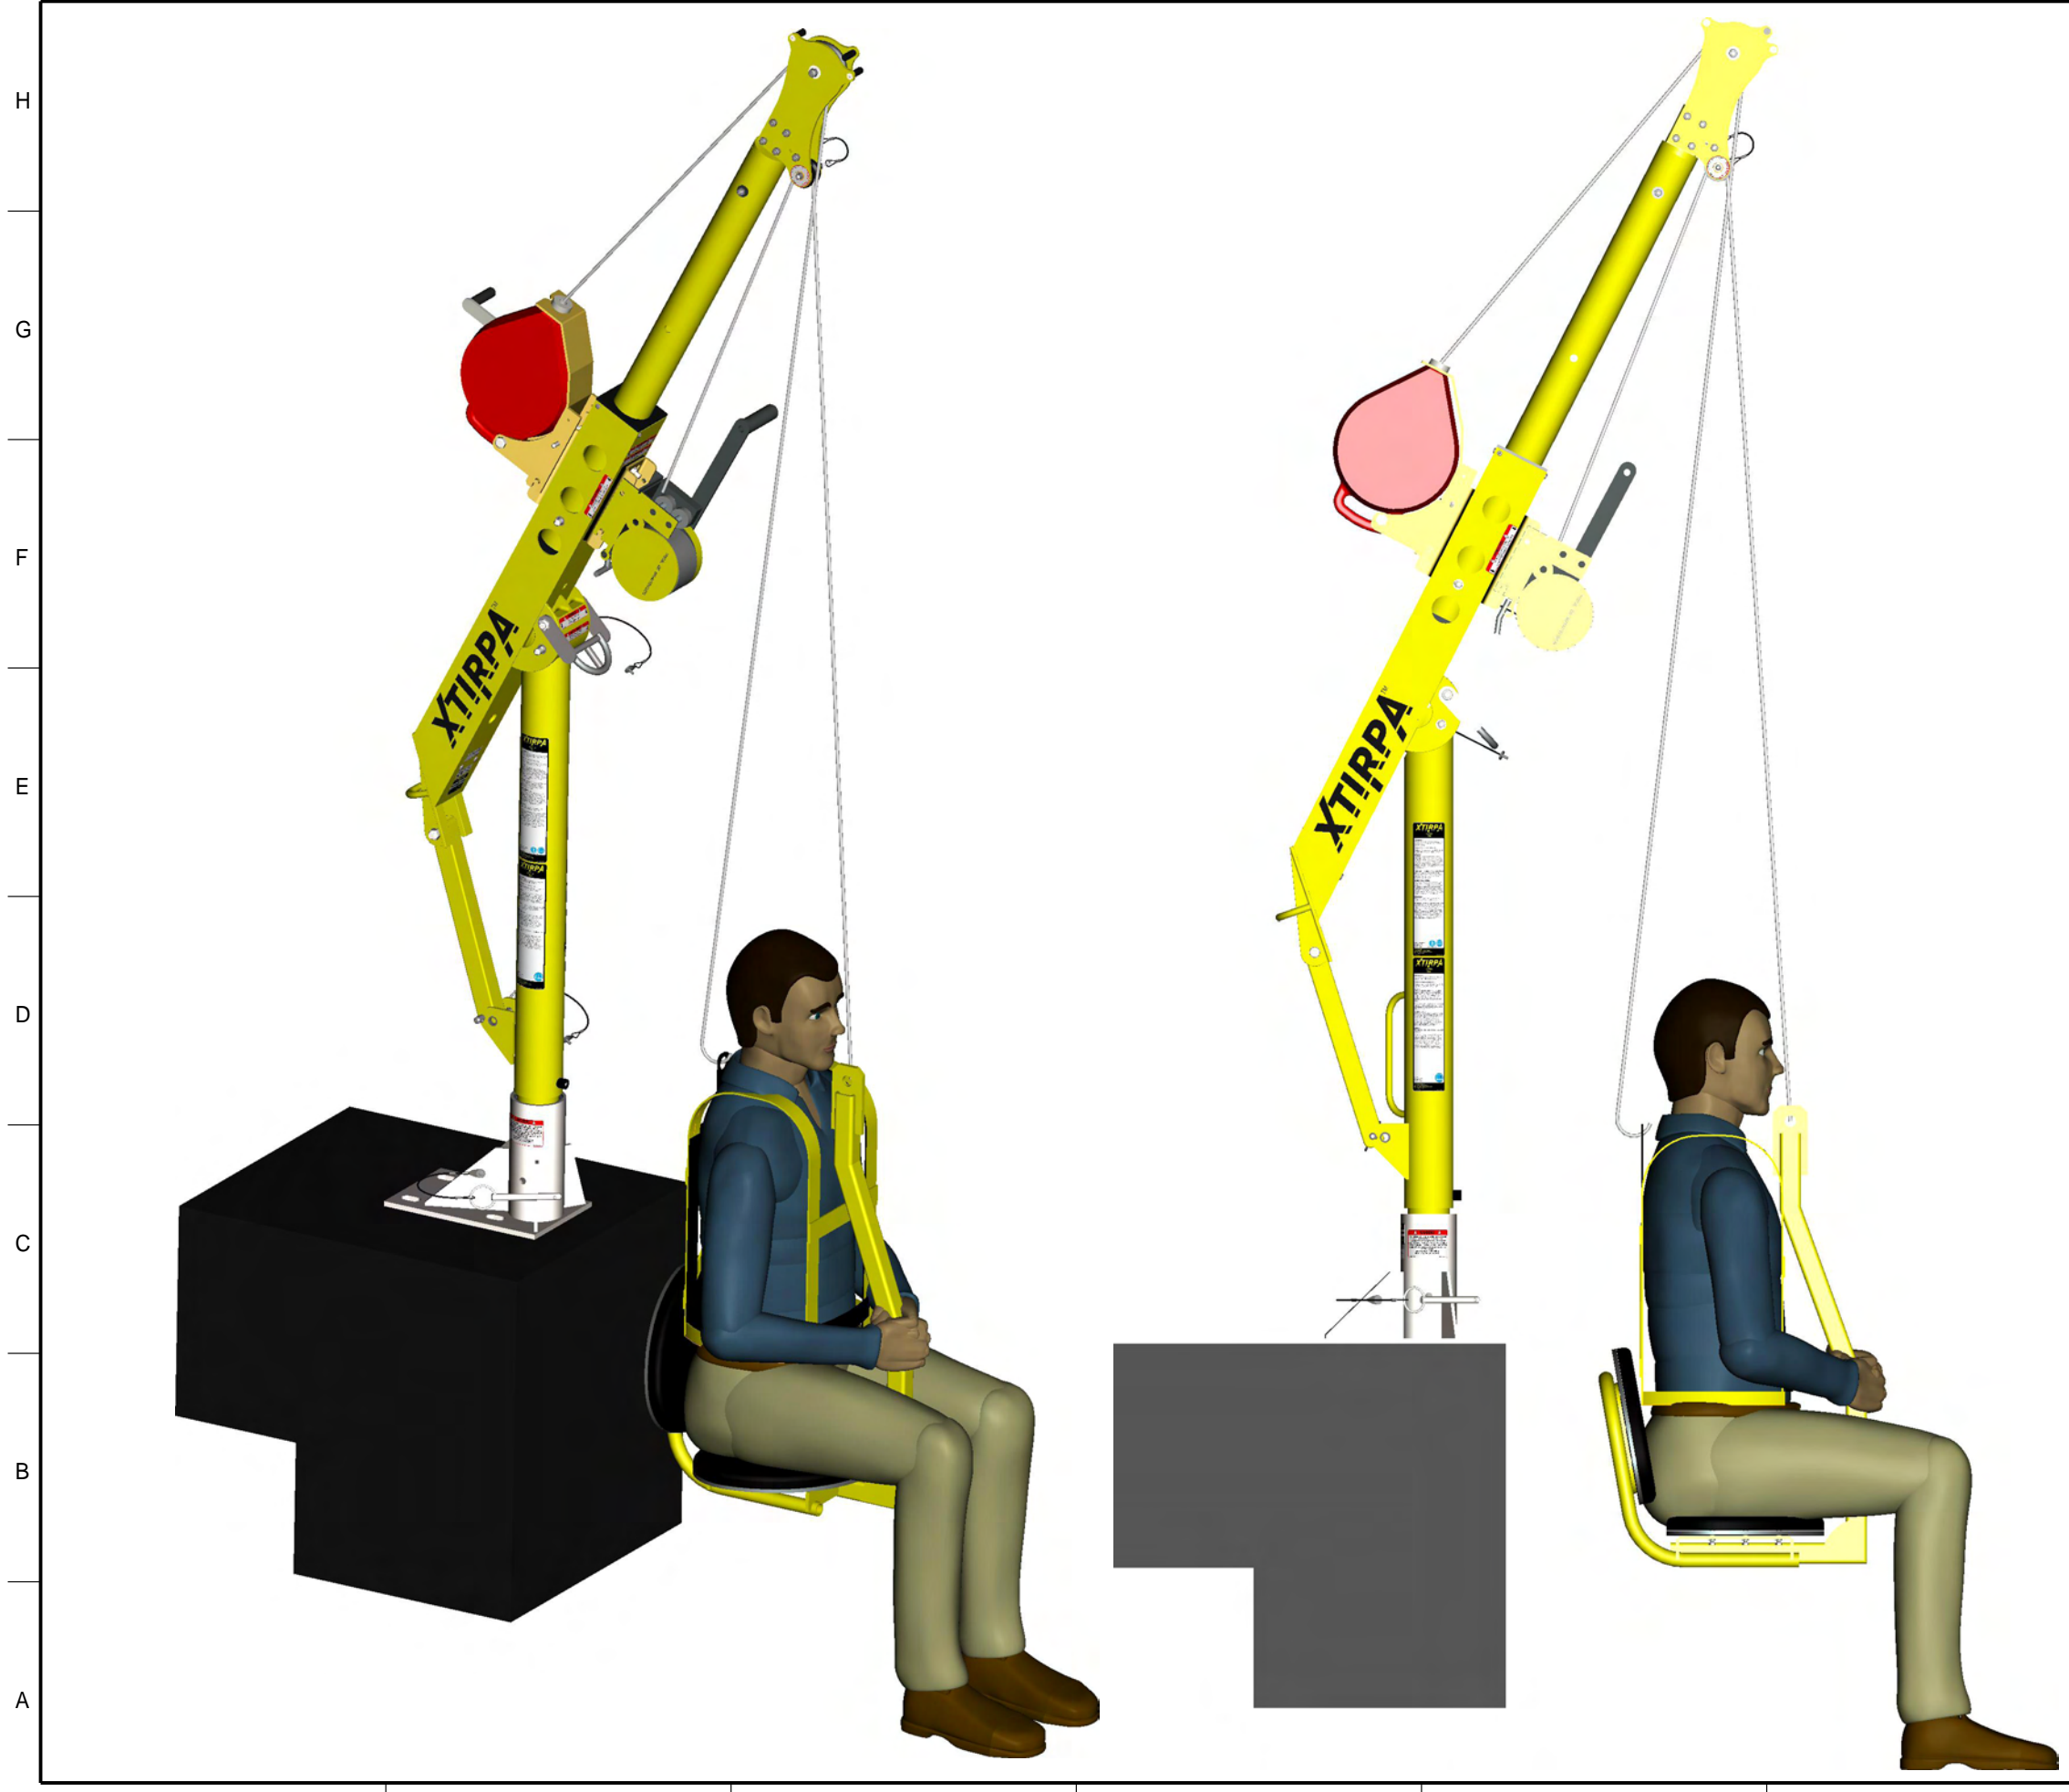

Product number: IN-2244

PAT. NO.:		©14/01/2011	©
PRODUITS DE SERVICE PUBLICS INNOVA INC. INNOVA PUBLIC UTILITY PRODUCTS INC.			
© 9105-0732 QUEBEC INC. and under exclusive license to INNOVA PUBLIC UTILITY PRODUCTS INC., (hereafter « INNOVA »). All rights reserved. Protected under the Copyright Act of Canada and international treaties and agreements regarding copyrights. Violators are subject to prosecution and other legal recourses for infringement. Any reproduction, adaptation or other use or disclosure whatsoever, in totality or in part, and in any form or by any means whatsoever, strictly forbidden and requires the prior written approval of INNOVA. All data is the exclusive property of 9105-0732 QUEBEC INC. and under exclusive license to INNOVA and cannot be used nor disclosed in any way either without the prior written approval of INNOVA.			
WEIGHT:	TITLE:		
40 Lb	Positioning seat		
18 Kg			
COLOR:	MATERIAL:	SHEET(S):	PROJECT:
Yellow security	Aluminum	1 / 3	IN-2244

Product number: IN-2244

PAT. NO.:		©14/01/2011	©
PRODUITS DE SERVICE PUBLICS INNOVA INC. INNOVA PUBLIC UTILITY PRODUCTS INC.			
<small>© 9105-0732 QUEBEC INC. and under exclusive license to INNOVA PUBLIC UTILITY PRODUCTS INC., (hereafter « INNOVA »). All rights reserved. Protected under the Copyright Act of Canada and international treaties and agreements regarding copyrights. Violators are subject to prosecution and other legal recourses for infringement. Any reproduction, adaptation or other use or disclosure whatsoever, in totality or in part, and in any form or by any means whatsoever, strictly forbidden and requires the prior written approval of INNOVA. All data is the exclusive property of 9105-0732 QUEBEC INC. and under exclusive license to INNOVA and cannot be used nor disclosed in any way either without the prior written approval of INNOVA.</small>			
WEIGHT:	TITLE:		
40 Lb	Positioning seat		
18 Kg			
COLOR:	MATERIAL:	SHEET(S):	PROJECT:
Yellow security	Aluminum	2 / 3	IN-2244