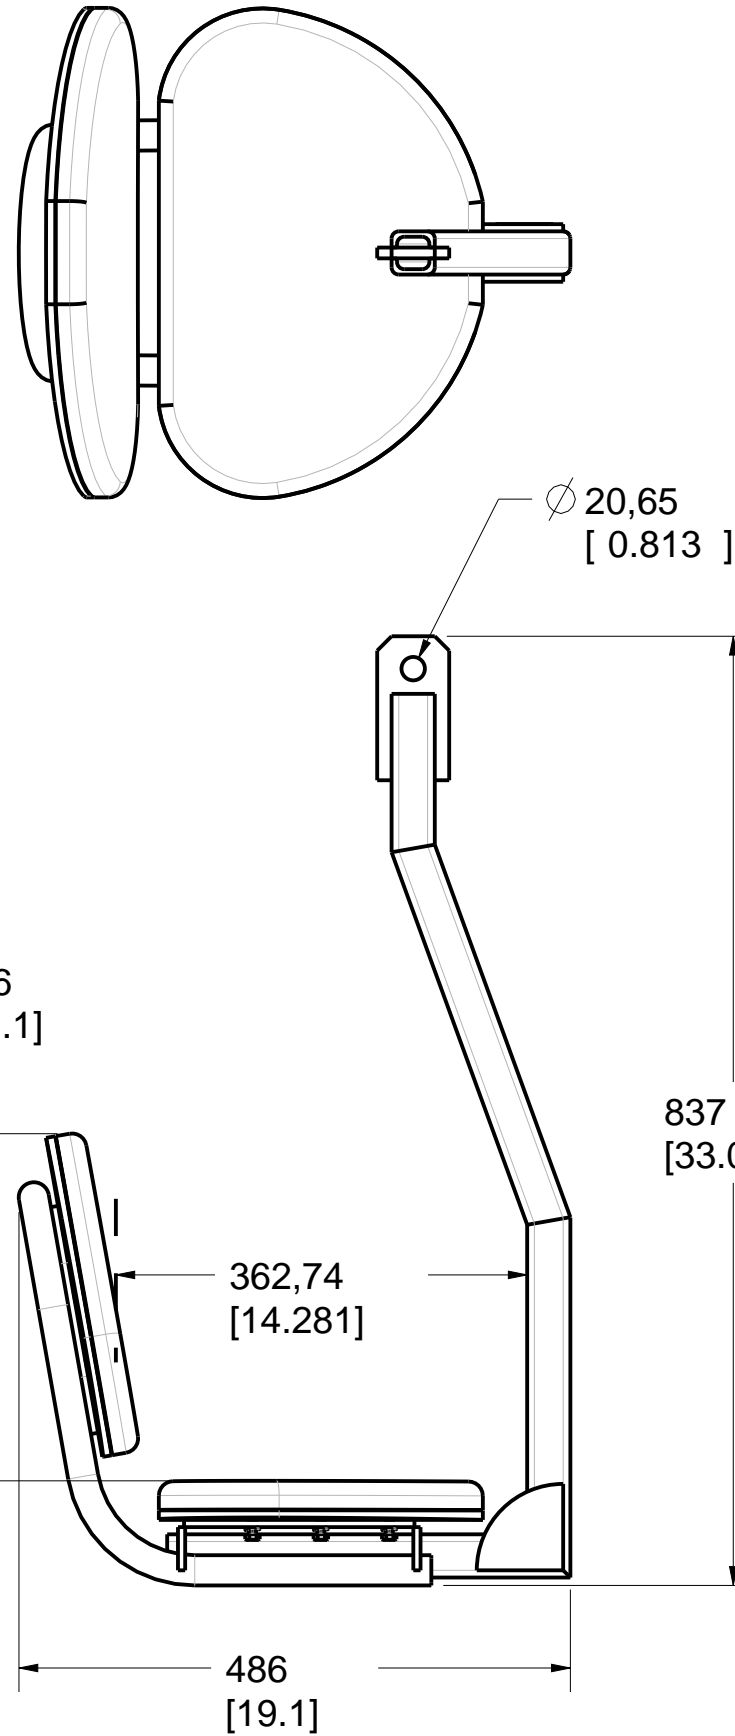

Product number: IN-2244

PAT. NO.:		©14/01/2011	©
PRODUITS DE SERVICE PUBLICS INNOVA INC. INNOVA PUBLIC UTILITY PRODUCTS INC.			
© 9105-0732 QUEBEC INC. and under exclusive license to INNOVA PUBLIC UTILITY PRODUCTS INC., (hereafter « INNOVA »). All rights reserved. Protected under the Copyright Act of Canada and international treaties and agreements regarding copyrights. Violators are subject to prosecution and other legal recourses for infringement. Any reproduction, adaptation or other use or disclosure whatsoever, in totality or in part, and in any form or by any means whatsoever, strictly forbidden and requires the prior written approval of INNOVA. All data is the exclusive property of 9105-0732 QUEBEC INC. and under exclusive license to INNOVA and cannot be used nor disclosed in any way either without the prior written approval of INNOVA.			
WEIGHT:	TITLE:		
40 Lb	Positioning seat		
18 Kg			
COLOR:	MATERIAL:	SHEET(S):	PROJECT:
Yellow security	Aluminum	1 / 3	IN-2244

Product number: IN-2244

PAT. NO.:		©14/01/2011	©
PRODUITS DE SERVICE PUBLICS INNOVA INC. INNOVA PUBLIC UTILITY PRODUCTS INC.			
<small>© 9105-0732 QUEBEC INC. and under exclusive license to INNOVA PUBLIC UTILITY PRODUCTS INC., (hereafter « INNOVA »). All rights reserved. Protected under the Copyright Act of Canada and international treaties and agreements regarding copyrights. Violators are subject to prosecution and other legal recourses for infringement. Any reproduction, adaptation or other use or disclosure whatsoever, in totality or in part, and in any form or by any means whatsoever, strictly forbidden and requires the prior written approval of INNOVA. All data is the exclusive property of 9105-0732 QUEBEC INC. and under exclusive license to INNOVA and cannot be used nor disclosed in any way either without the prior written approval of INNOVA.</small>			
WEIGHT:	TITLE:		
40 Lb	Positioning seat		
18 Kg			
COLOR:	MATERIAL:	SHEET(S):	PROJECT:
Yellow security	Aluminum	2 / 3	IN-2244