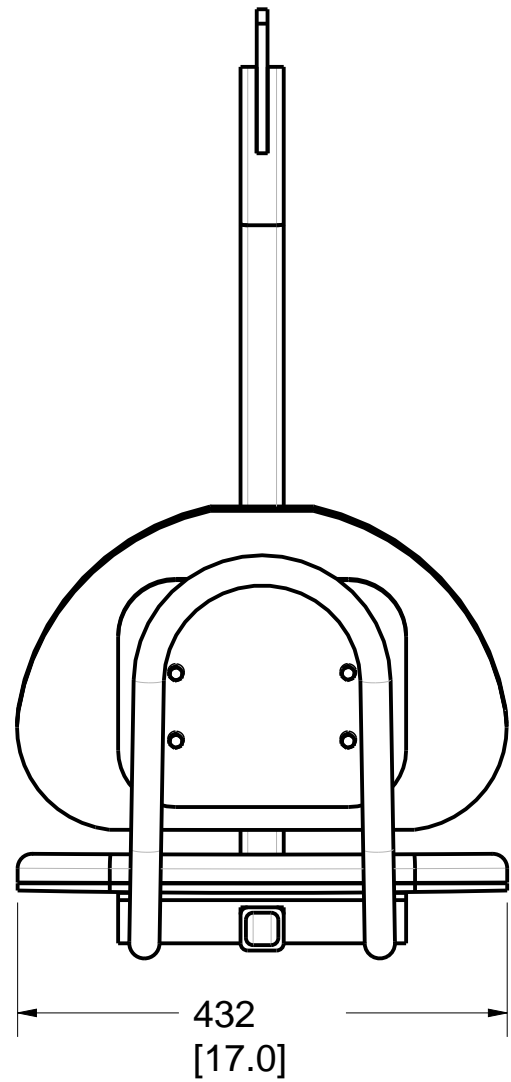

Product number: IN-2244

PAT. NO.:		©14/01/2011	©
PRODUITS DE SERVICE PUBLICS INNOVA INC. INNOVA PUBLIC UTILITY PRODUCTS INC.			
© 9105-0732 QUEBEC INC. and under exclusive license to INNOVA PUBLIC UTILITY PRODUCTS INC., (hereafter « INNOVA »). All rights reserved. Protected under the Copyright Act of Canada and international treaties and agreements regarding copyrights. Violators are subject to prosecution and other legal recourses for infringement. Any reproduction, adaptation or other use or disclosure whatsoever, in totality or in part, and in any form or by any means whatsoever, strictly forbidden and requires the prior written approval of INNOVA. All data is the exclusive property of 9105-0732 QUEBEC INC. and under exclusive license to INNOVA and cannot be used nor disclosed in any way either without the prior written approval of INNOVA.			
WEIGHT:	TITLE:		
40 Lb	Positioning seat		
18 Kg			
COLOR:	MATERIAL:	SHEET(S):	PROJECT:
Yellow security	Aluminum	1 / 3	IN-2244

Product number: IN-2244

PAT. NO.:		©14/01/2011	©
PRODUITS DE SERVICE PUBLICS INNOVA INC. INNOVA PUBLIC UTILITY PRODUCTS INC.			
<small>© 9105-0732 QUEBEC INC. and under exclusive license to INNOVA PUBLIC UTILITY PRODUCTS INC., (hereafter « INNOVA »). All rights reserved. Protected under the Copyright Act of Canada and international treaties and agreements regarding copyrights. Violators are subject to prosecution and other legal recourses for infringement. Any reproduction, adaptation or other use or disclosure whatsoever, in totality or in part, and in any form or by any means whatsoever, strictly forbidden and requires the prior written approval of INNOVA. All data is the exclusive property of 9105-0732 QUEBEC INC. and under exclusive license to INNOVA and cannot be used nor disclosed in any way either without the prior written approval of INNOVA.</small>			
WEIGHT:	TITLE:		
40 Lb	Positioning seat		
18 Kg			
COLOR:	MATERIAL:	SHEET(S):	PROJECT:
Yellow security	Aluminum	2 / 3	IN-2244