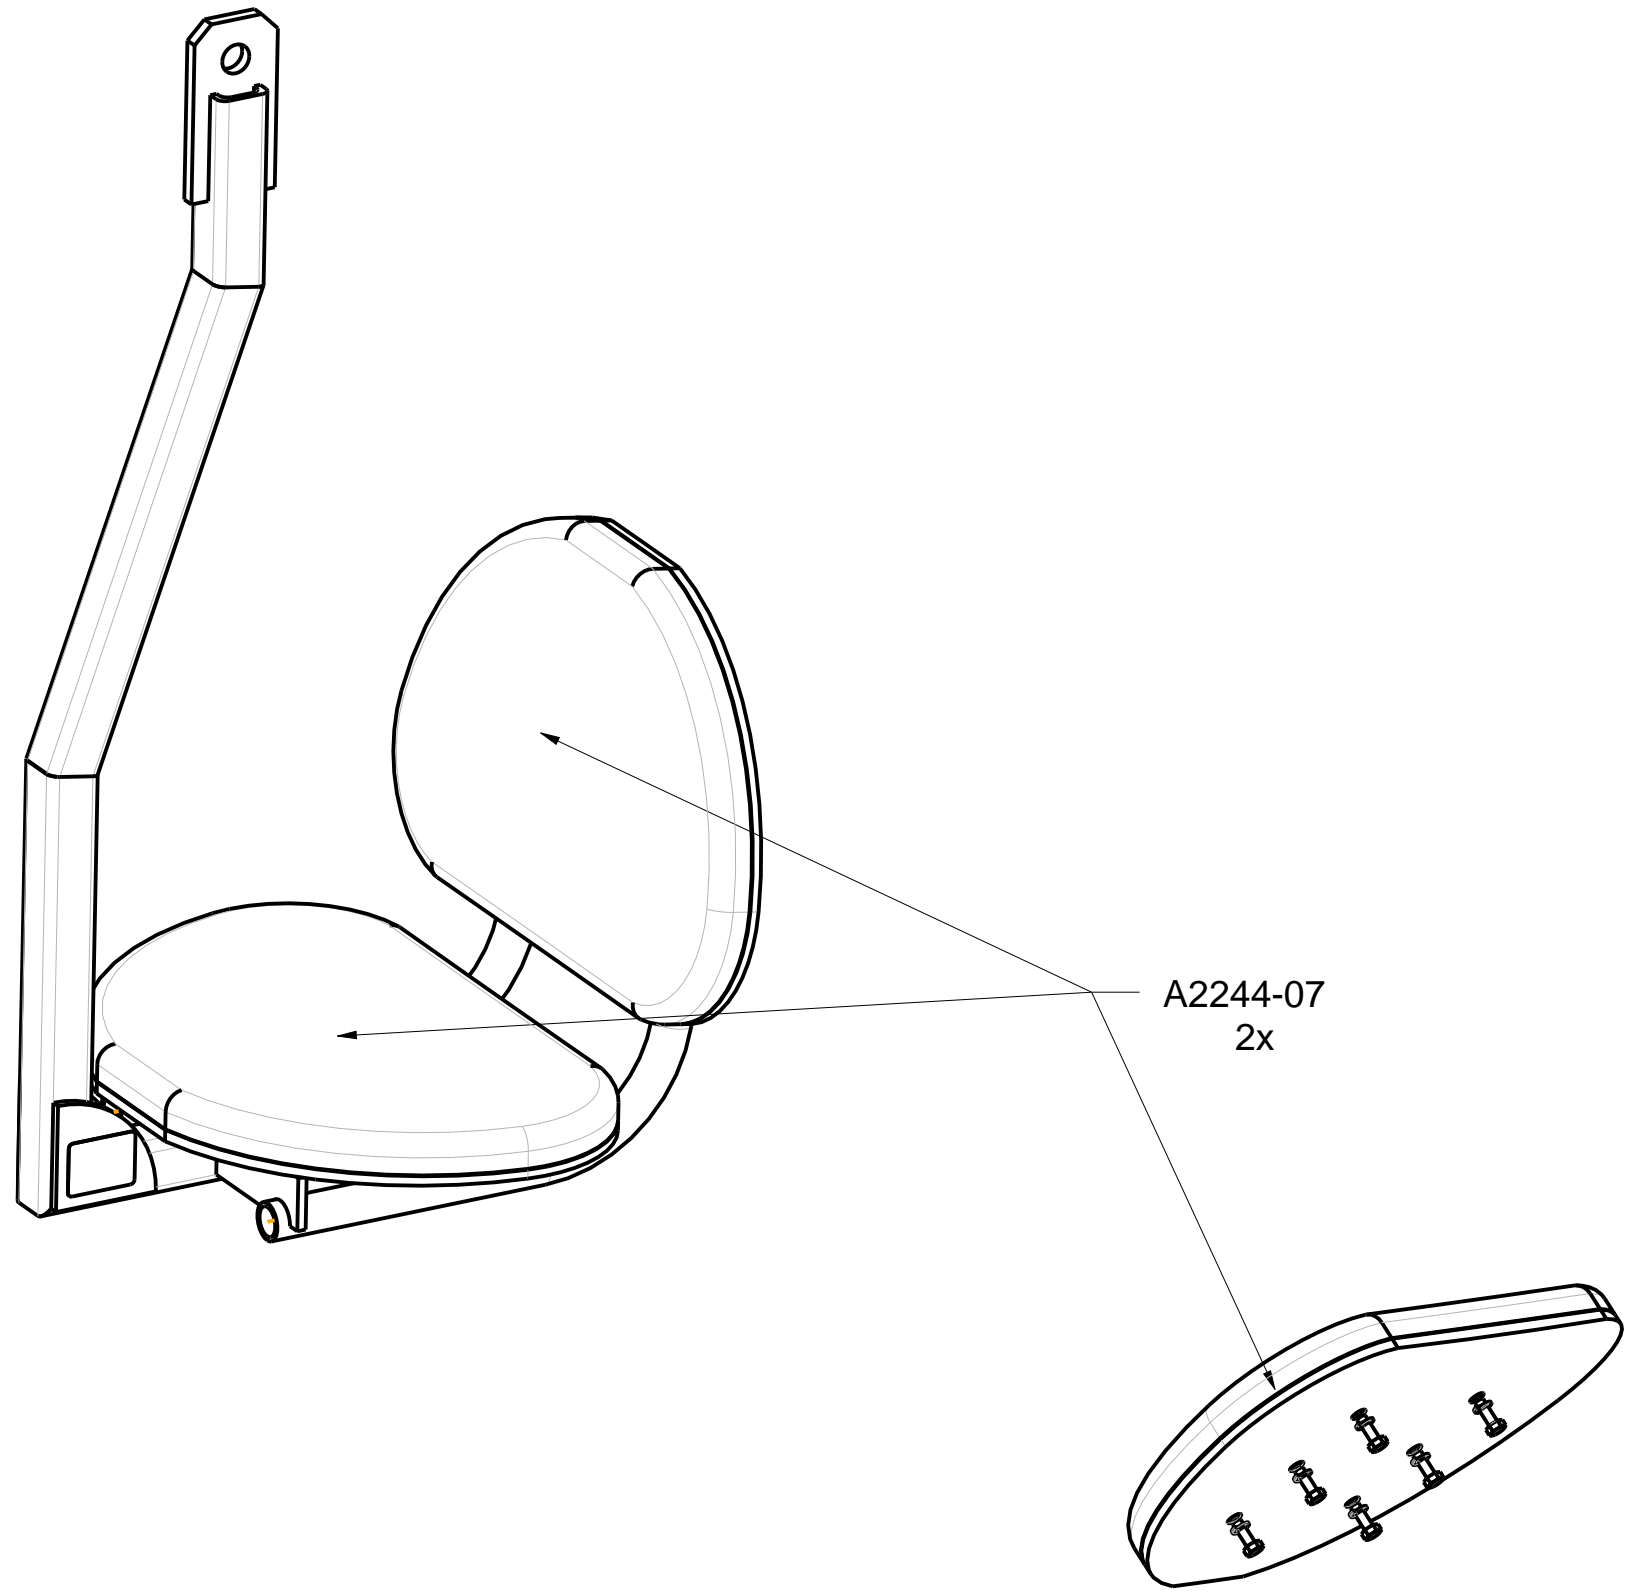

Product number: IN-2244

H
G
F
E
D
C
B
A

H
G
F
E
D
C
B
A

A2244-07
2x

PAT. NO.:		©14/01/2011	©
PRODUITS DE SERVICE PUBLICS INNOVA INC. INNOVA PUBLIC UTILITY PRODUCTS INC.			
<small>© 9105-0732 QUEBEC INC. and under exclusive license to INNOVA PUBLIC UTILITY PRODUCTS INC., (hereafter « INNOVA »). All rights reserved. Protected under the Copyright Act of Canada and international treaties and agreements regarding copyrights. Violators are subject to prosecution and other legal recourses for infringement. Any reproduction, adaptation or other use or disclosure whatsoever, in totality or in part, and in any form or by any means whatsoever, strictly forbidden and requires the prior written approval of INNOVA. All data is the exclusive property of 9105-0732 QUEBEC INC. and under exclusive license to INNOVA and cannot be used nor disclosed in any way either without the prior written approval of INNOVA.</small>			
WEIGHT:	TITLE:		
40 Lb	Positioning seat		
18 Kg			
COLOR:	MATERIAL:	SHEET(S):	PROJECT:
Yellow security	Aluminum	3 / 3	IN-2244