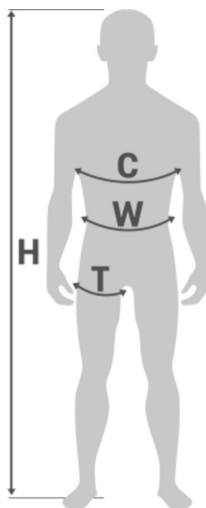

The P-600 are equipped with 3 attachment points. The rear one in the form of an aluminum D buckle and two front ones: thoracic and abdominal in the form of a pair of interlocking loops. The Abdominal Attachment Point is intended for use with vertical fall arrest systems. During operation, the load is evenly distributed over the belt, ensuring optimal comfort. During a fall, the hooking point moves up to the level of the chest, ensuring a vertical position of the body after stopping the fall. The harness also has fall indicators which automatically rip open to indicate the necessity of withdrawing the harness from use.

PARAMETERS

Material	polyester	Type	automatic
Width	45 mm		
THREADS		Soft padding	thigh straps, shoulder straps
		Fall indicators	yes
Material	polyester	Attachment loop A/2	yes

CONNECTING AND ADJUSTING BUCKLES

	S	M - XL	XXL
Hi-Viz Yellow	AB 600 21	112.50 / szt. AB 600 21	112.50 / szt. AB 600 21
Hi-Viz Orange	112.50 / szt. AB 600 21	112.50 / szt. AB 600 21	112.50 / szt. AB 600 21
grey	AB 600 21	AB 600 21	AB 600 21
Hi-Viz Green	112.50 / szt. AB 600 21	112.50 / szt. AB 600 21	112.50 / szt. AB 600 21

FIGURES

DIMENSIONS

	W	H	C	T
S	75 - 110 cm	155 - 170 cm	70 - 90 cm	40 - 60 cm
M-XL	85 - 120 cm	164 - 180 cm	85 - 100 cm	50 - 75 cm
XXL	90 - 140 cm	180 - 195 cm	100 - 130 cm	60 - 85 cm