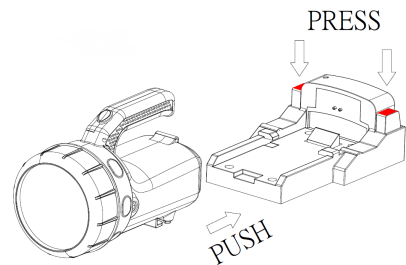

UL Certification

Class I DIV 1&2 Groups A B C D

Temp Code: T4 IP64

File Number E261379

Charging cradle for wall mounting

Product Code:NSSAFA-SL

Register your purchase on the NightSearcher website to upgrade your warranty from 3 to 5 years, free of charge. www.nightsearcher.co.uk