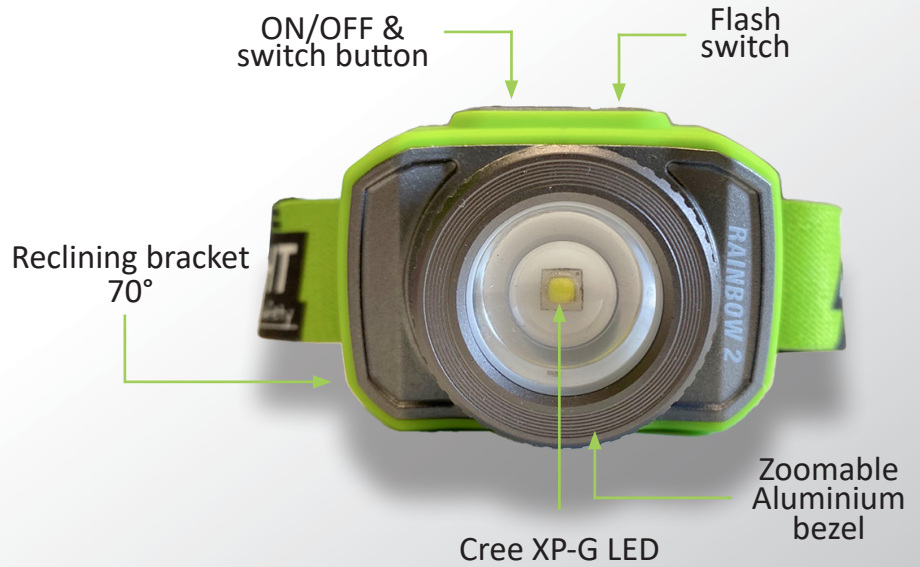

RAINBOW 2

HL 10 002 00

HS Code : 85131000
Barcode : 3700671407609

250
Lumens

112g
Weight

120M
Range

IP54
Rating

Li-Po
Battery

SOS
Mode

	Brightness	Running Time
Max. (100%)	250 lumen	3 hours
Medium (60%)	150 lumen	4 hours
Low (40%)	100 lumen	6 hours
Faint (20%)	50 lumen	9 hours
Eco (10%)	25 lumen	20 hours

Charging time : 4 h
Charging indicator : Blue blink - charging
Blue - full

Assets

- Many accessories provided (strap with reclining headlamp bracket, Tube strap, fastener clip)
- SOS feature available.
- Fully adjustable light beam up to 120° beam angle.
- Charging indicator
- Robust (Aluminium shell)

Use

Flood for working near feet area; **Focused** for work within easy reach. **SOS mode**

Indication of remaining capacity in the battery

Application : Crafts, DIY, Leisure