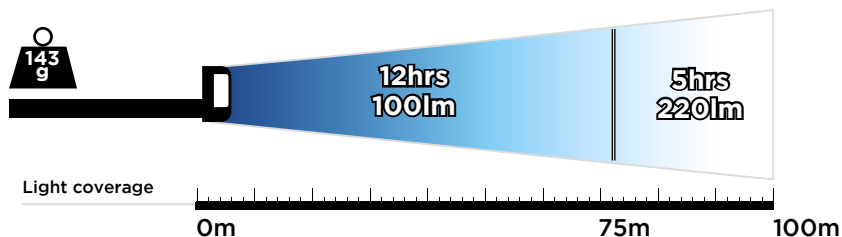

EXHT220

Zone 0 • 1 • 2 Atex Head torch range

Key features:

- Intrinsically safe LED head torch for use in Zone 0 hazardous areas
- Durable impact resistant headlamp
- CREE XP-G2
- Waterproof up to 1m (IP67)
- Powered by 3x AAA Cell batteries
- Impact resistant up to 1m
- Easily rotates, while wearing fire gloves
- Approved to Zone 0 standard

EX-HT220

INTRINSICALLY SAFE
LED HEAD TORCH FOR
USE IN ZONE 0
HAZARDOUS AREA

PRODUCT CODE	DIMENSIONS
NSEXHT220	(L)80x(W)50x(D)45mm